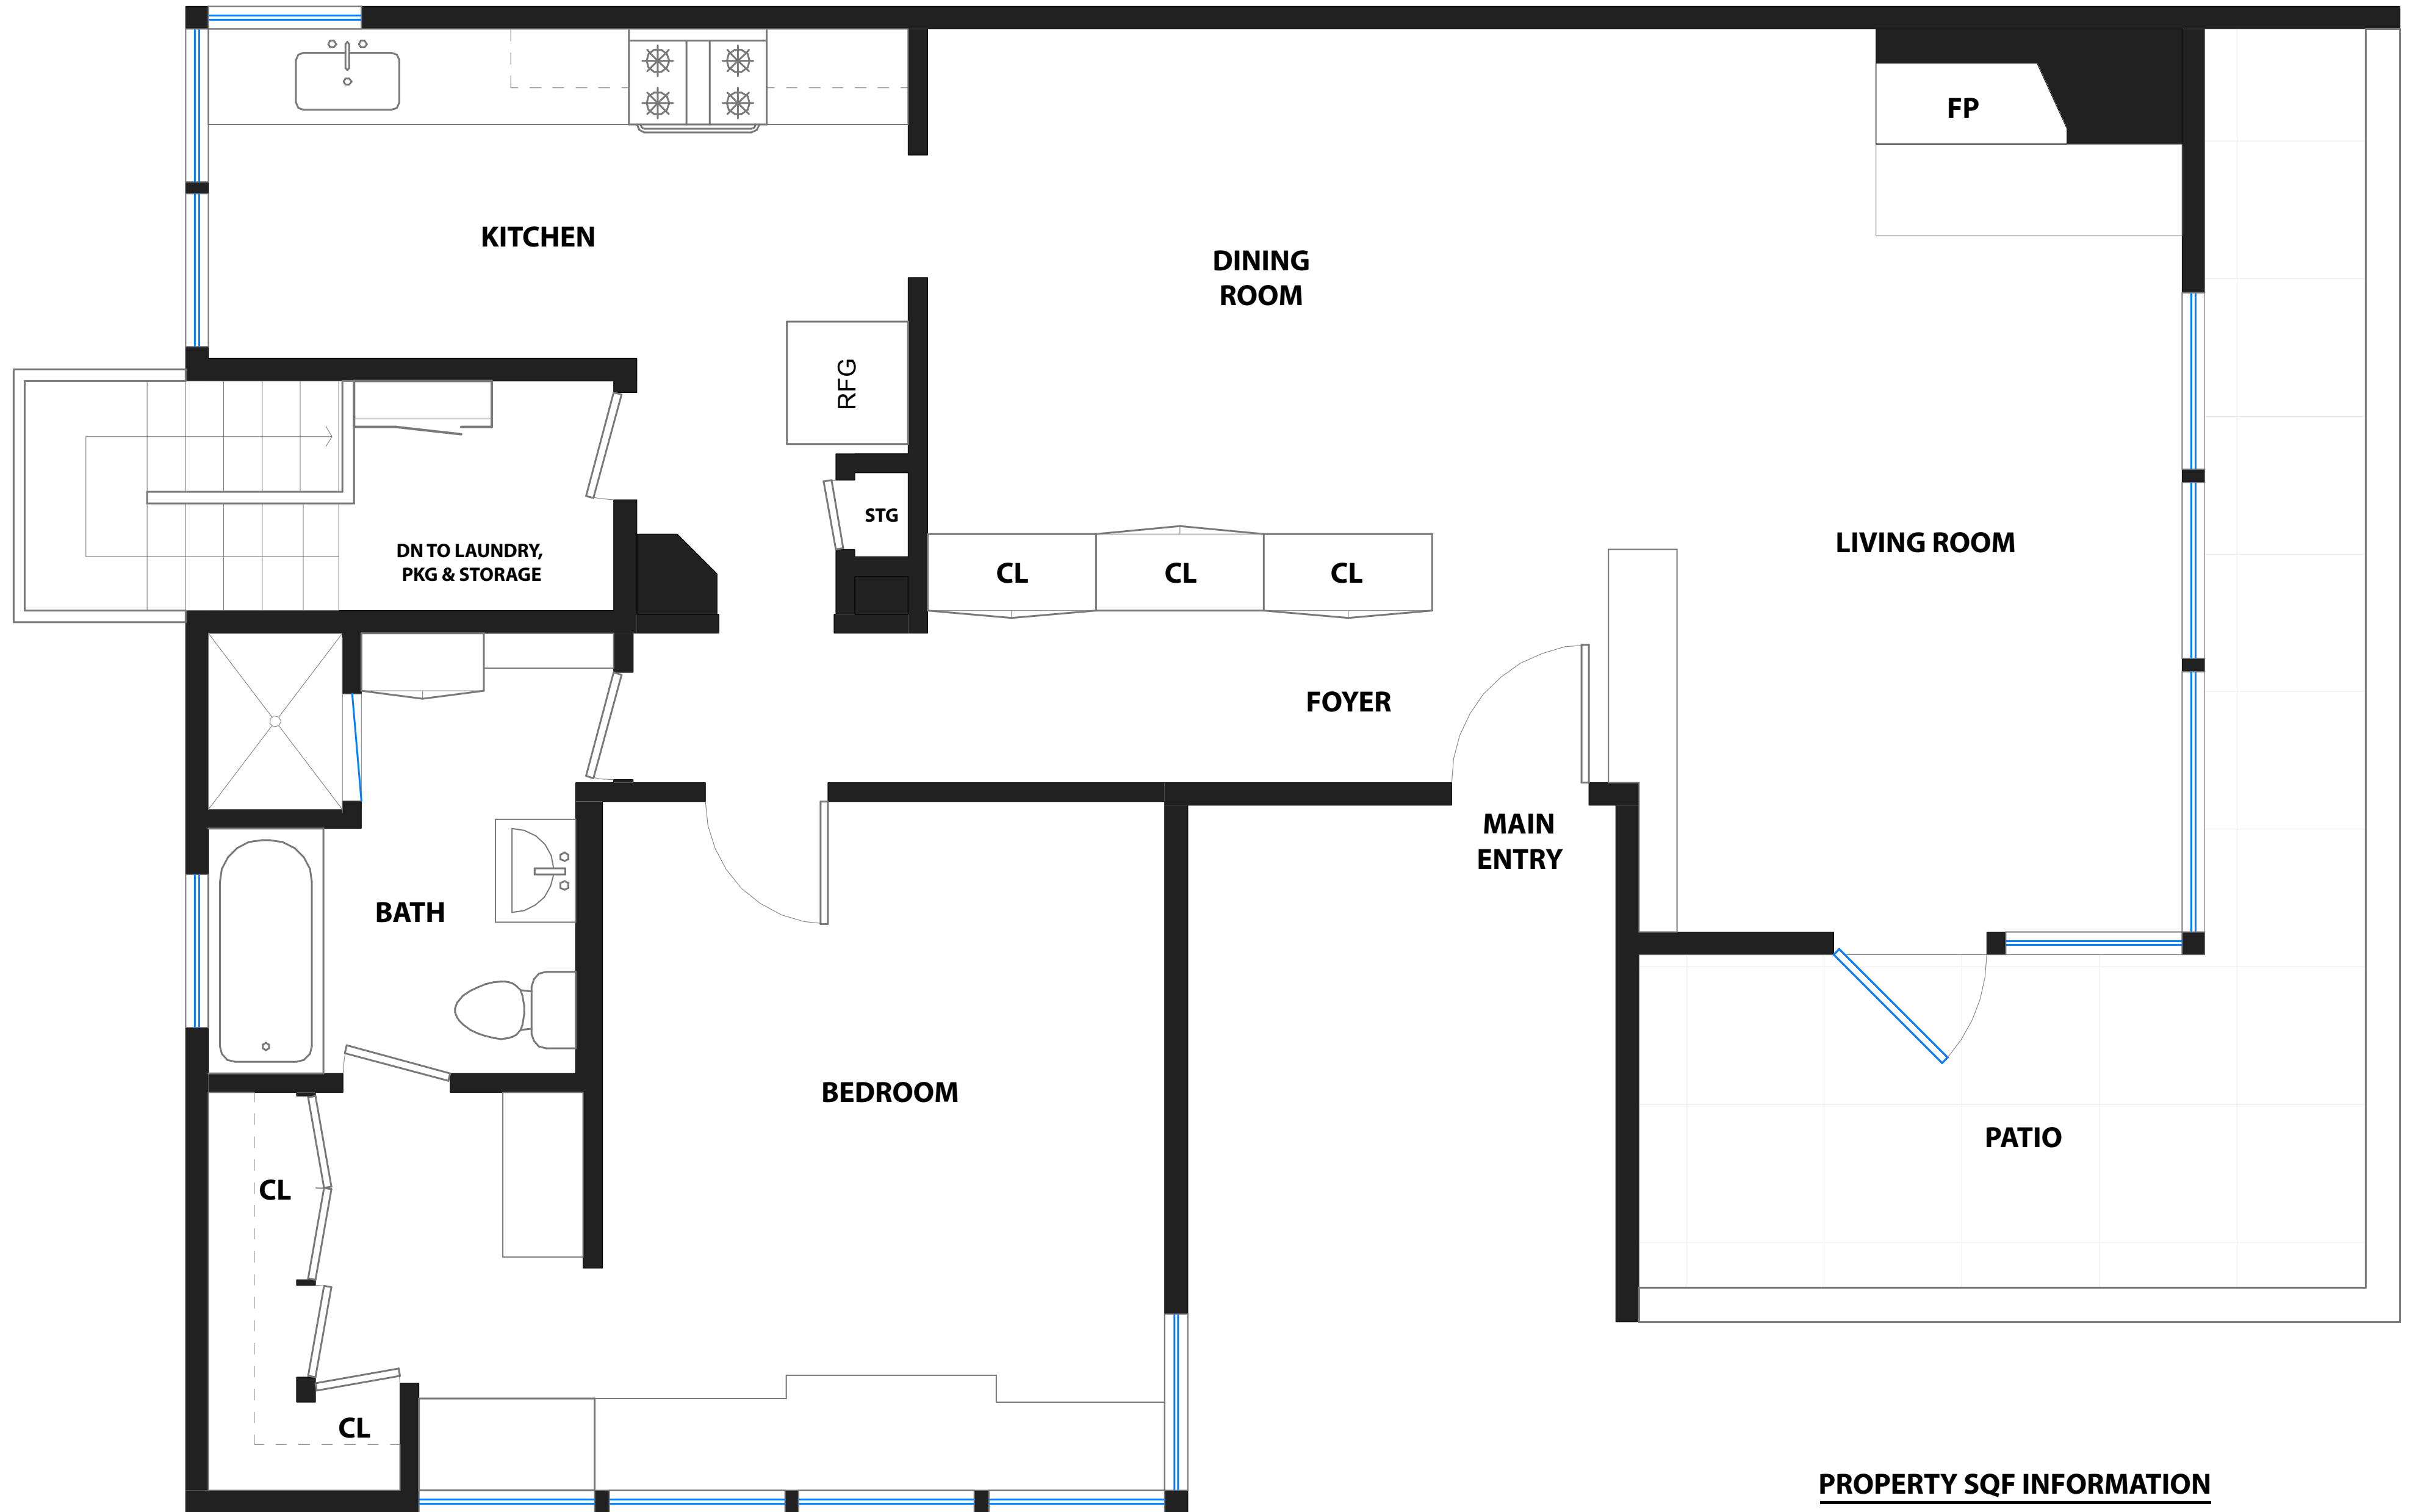

752 FRANCISCO STREET

SAN FRANCISCO, CALIFORNIA

PROPERTY SQF INFORMATION

LIVING SPACE
Square Footage: 1,010 Sq Ft*
* Main Level 1,010

APPROXIMATE TOTAL LIVING SPACE
Square Footage: 1,010 Sq Ft*